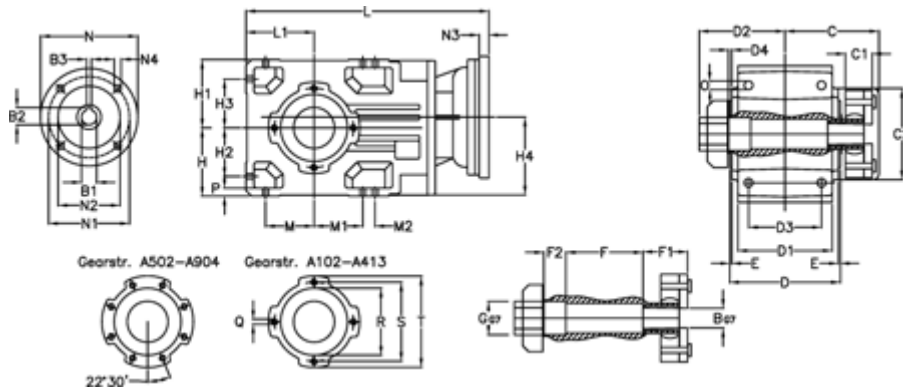

Article number: 296003530546220

Description: Bevel helical gearbox
A353QF30-305,4-P63B5

Measures

B = 30	D1 = 166	F2 = 53	L = 417.0	N3 = 4
B1 = 11	D2 = 80	G = 42	L1 = 100	N4 = M8x19
B2 = 12.8	D3 = 135	GA = 43	M = 73.0	O = 12.0
B3 = 4	d4 = 5.0	H = 100	M1 = 73.0	P = 11
C = 70.0	Description = A353 QF-xx P63 B5	H1 = 100	M2 = 11	Q = M10x17
C1 = 24	E = 3.5	H2 = 73.0	N = 140	R = 110
C2 = 90.0	F = 12.0	H3 = 73.0	N1 = 115	S = 130
D = 173	F1 = 48.0	H4 = 114.0	N2 = 95	T = 150